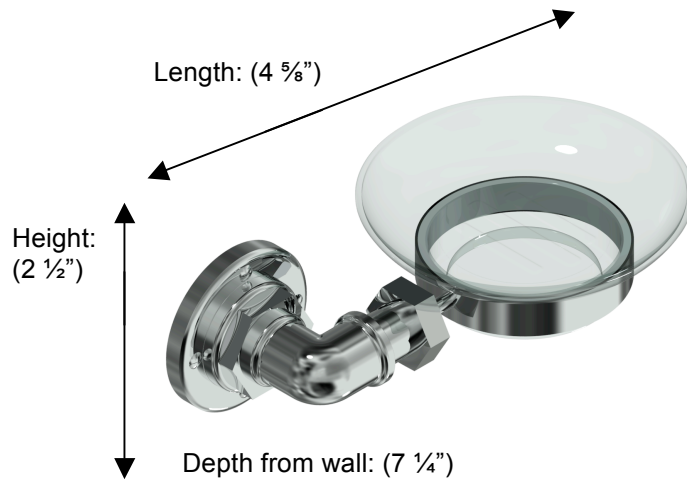

POMBO™ INDUSTRIAL

PI135 Soap Dish Holder

Description:
Soap Dish Holder

Finishes:

-  CR – Chrome
-  PV – Polished Brass
-  UB – Unlacquered Brass

Material:

Brass
Clear glass

Backplate: (2 1/2")

Method of Attachment:

Direct to wall

Country of Origin:

Portugal

All Dimensions are approximate